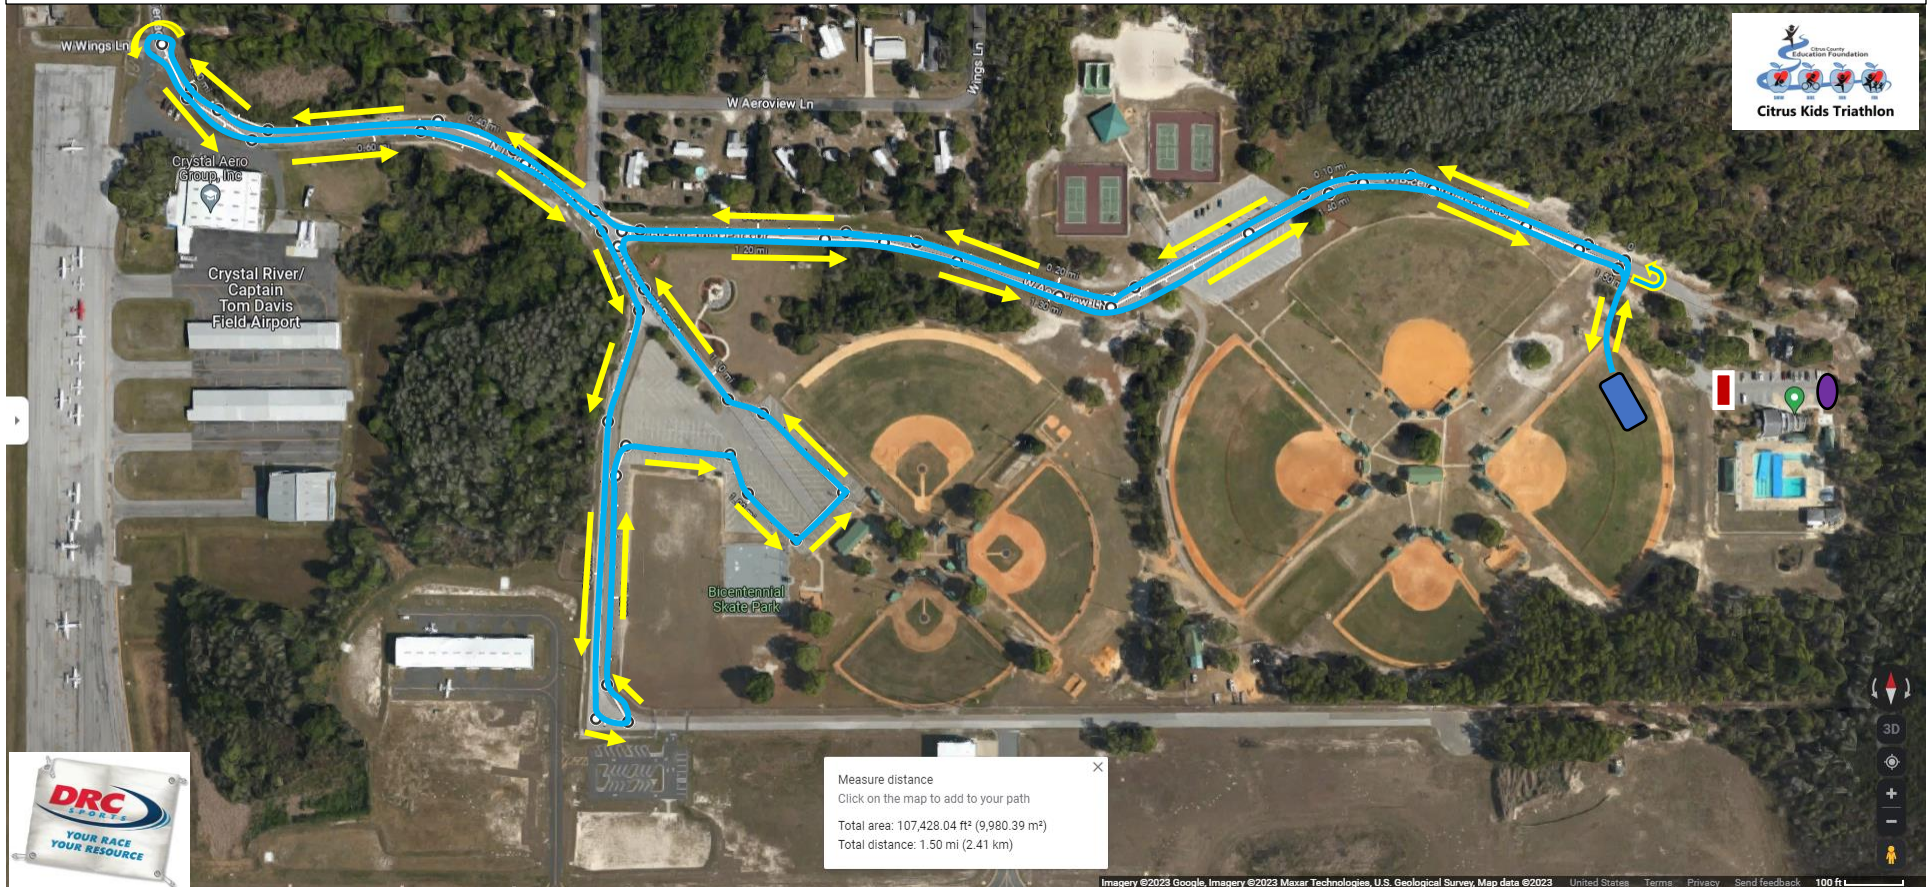

# Bike Course

Registration 

Transition 

Finish Line 

Senior Bike Course (3 Miles-2 Laps) 

Turnaround for 2<sup>nd</sup> Lap (Seniors Only) 

Junior Bike Course (1.5 Miles-1 Lap) 

# Run Course

Registration 

Transition 

Finish Line 

Senior Run Course (1 Mile - 2 Laps) 

Turnoff for 2<sup>nd</sup> Lap (Seniors Only) 

Junior Run Course (½ Mile – 1 Lap) 