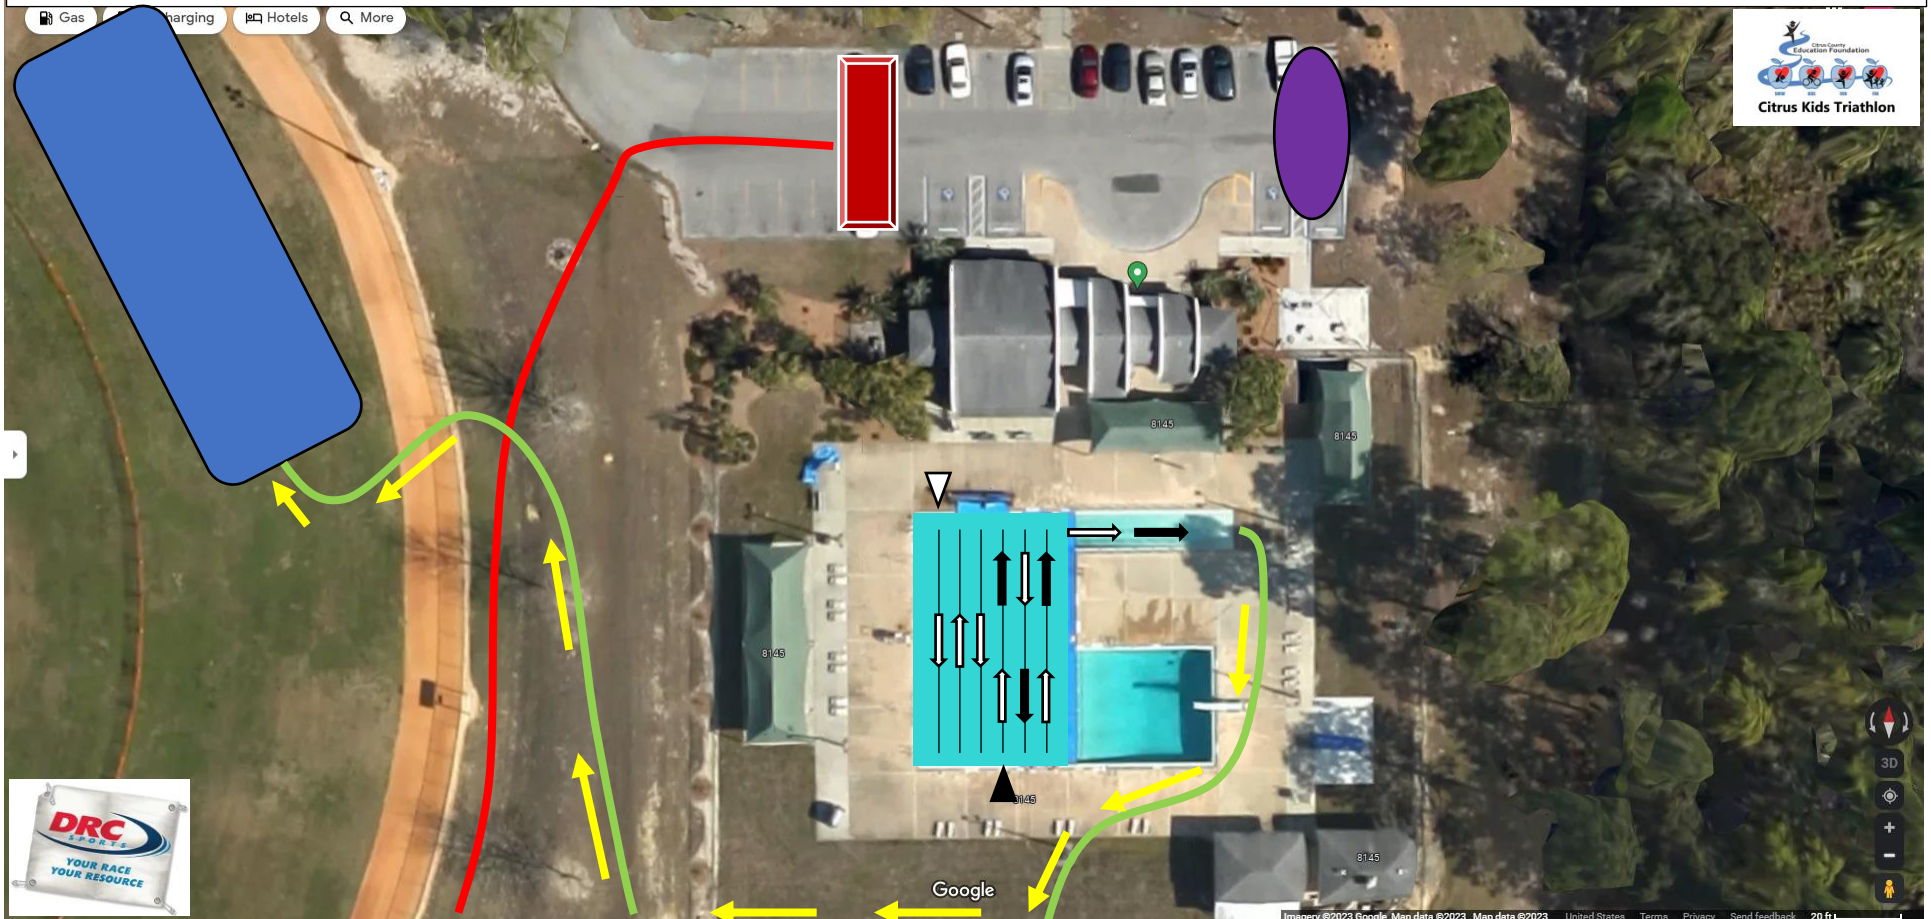

# Swim Course

- Registration  Transition  Finish Line 
- Sr Swim Start  Jr Swim Start  Sr 6 Laps  Jr 3 Laps  Swim to Bike 

# Bike Course

Registration 

Transition 

Finish Line 

Senior Bike Course (3 Miles-2 Laps) 

Turnaround for 2<sup>nd</sup> Lap (Seniors Only) 

Junior Bike Course (1.5 Miles-1 Lap) 

# Citrus Kids Triathlon at Biccennial Park

# Run Course

Registration 

Transition 

Finish Line 

Senior Run Course (1 Mile - 2 Laps) 

Turnoff for 2<sup>nd</sup> Lap (Seniors Only) 

Junior Run Course (½ Mile – 1 Lap) 